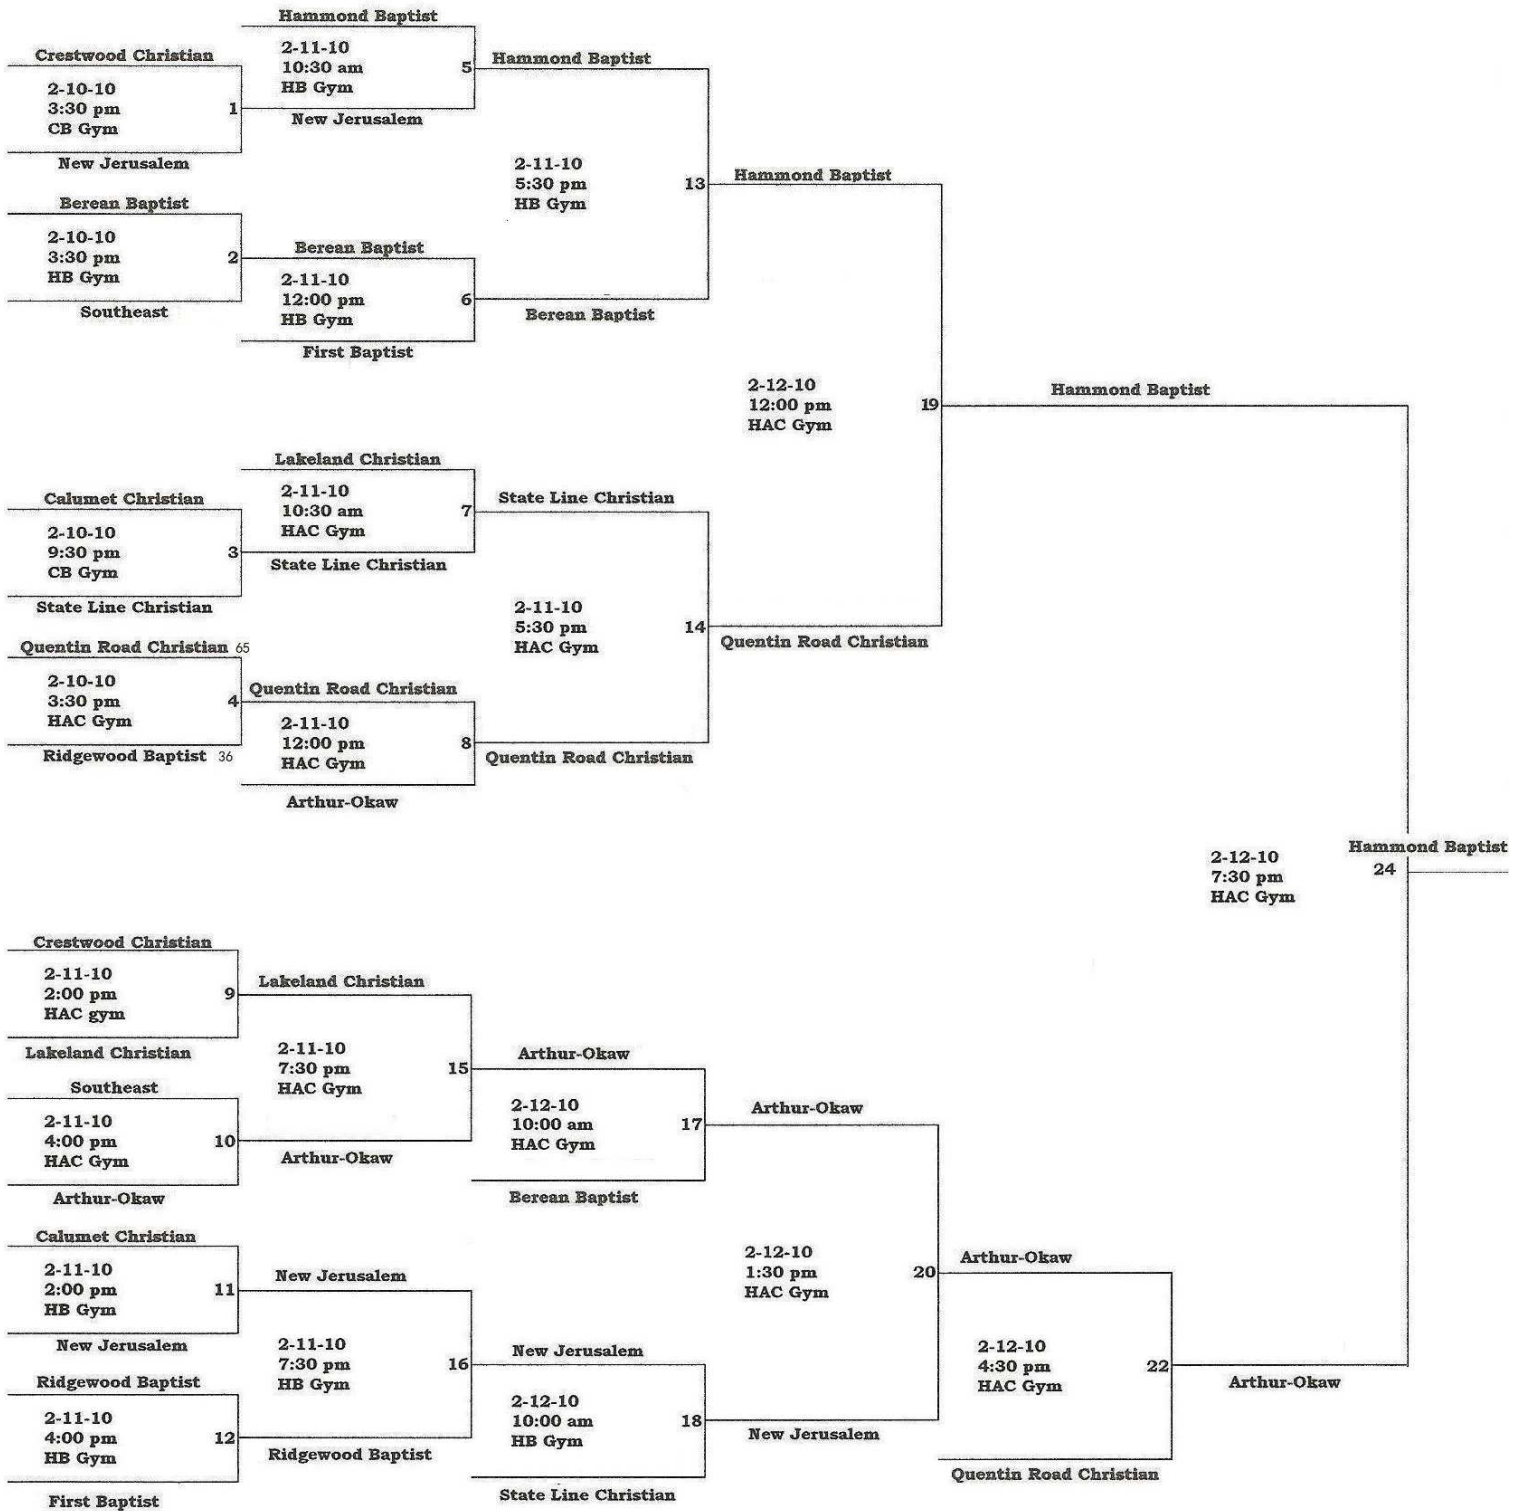

2010 Hammond Baptist High School Varsity National Invitational Basketball Tournament

The home team is listed on the top of the bracket.
 HB Gym Billings Gymnasium at Hammond Baptist High School
 CB Gym City Baptist Gymnasium
 HAC Gym DeCoster Gymnasium at Hyles-Anderson College